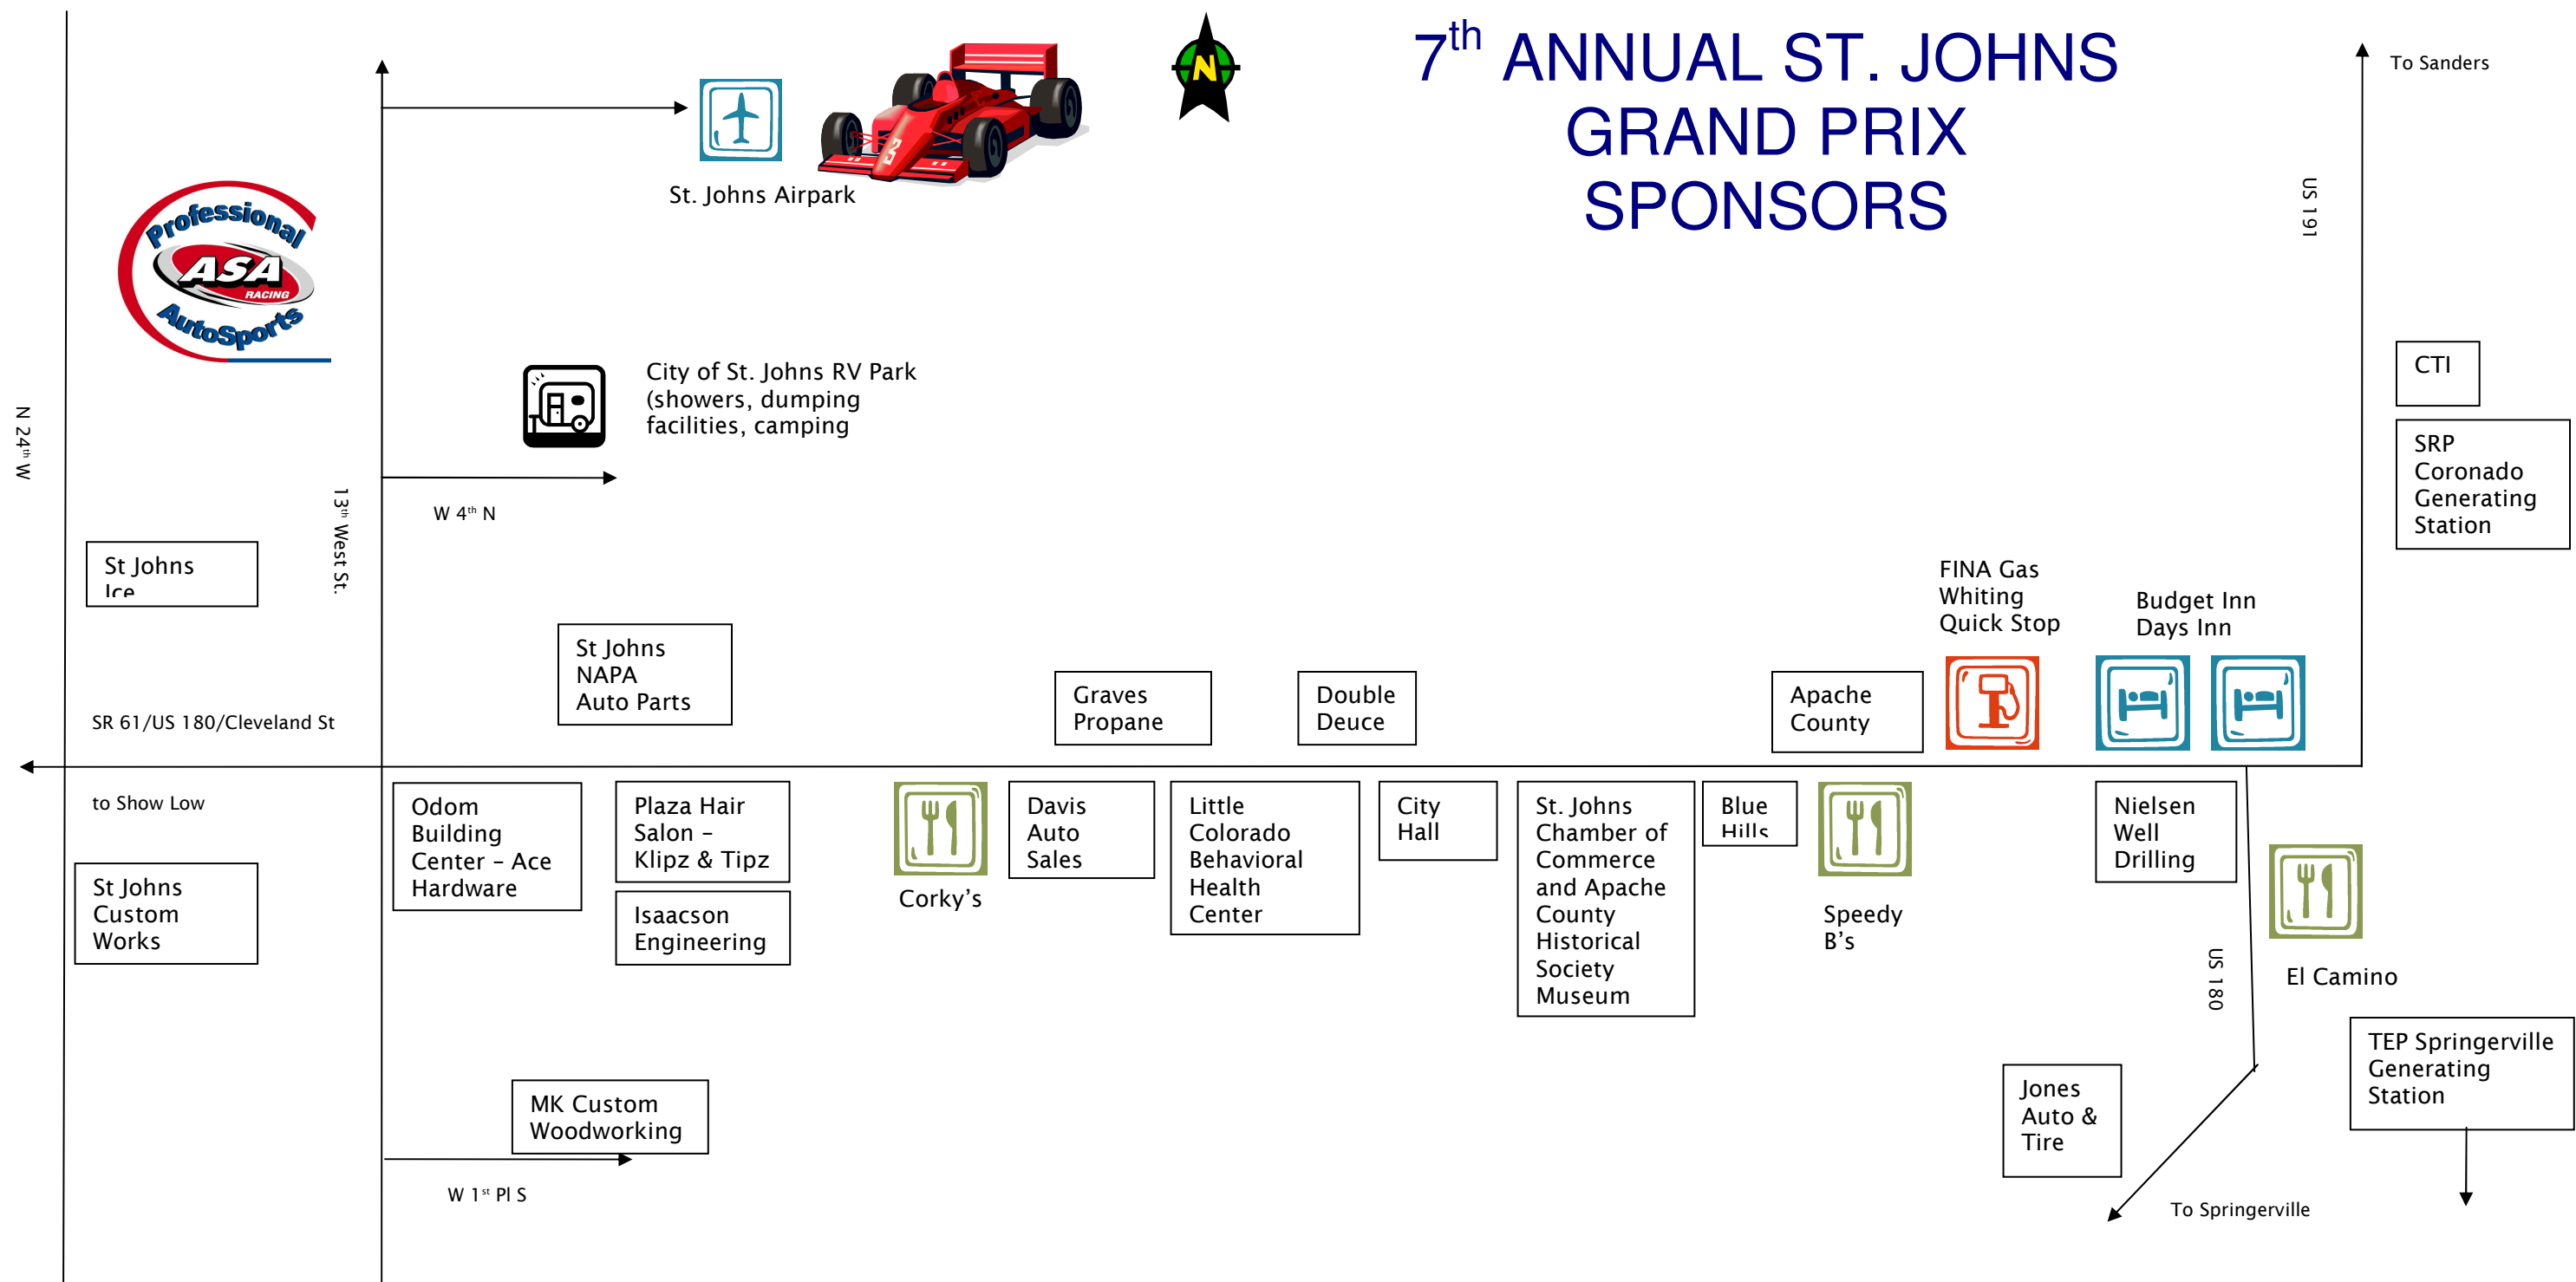

7th ANNUAL ST. JOHNS GRAND PRIX SPONSORS

Round Valley

- NAPA/Eagar Auto & Truck
- White Mountain Regional Medical Center
- Snowflake-Taylor**
- White Mountain Paving
- Rim Country Mobil
- Glen's Electric
- NAPA/K&J Auto Parts

Show Low

- Bud Light - Golden Eagle Distributors
- RSC Rentals
- Wal-Mart
- CellularOne
- Navapache Regional Medical Center
- NAPA/Eternity Auto Parts

Valley

- Seal Coat Supply of AZ
- Cactus Asphalt
- Stray Cat Theatre
- Today's Connection
- Arizona NAPA Auto Parts Dealers
- National Oak - 3M Automotive Supplies
- National Oak -SEM Custom Automotive Paint Products
- Carroll Shelby Goodyear Tire
- Chapman BMW
- WCI Brokers
- Earnhardt Auto Centers
- F1 Race Factory